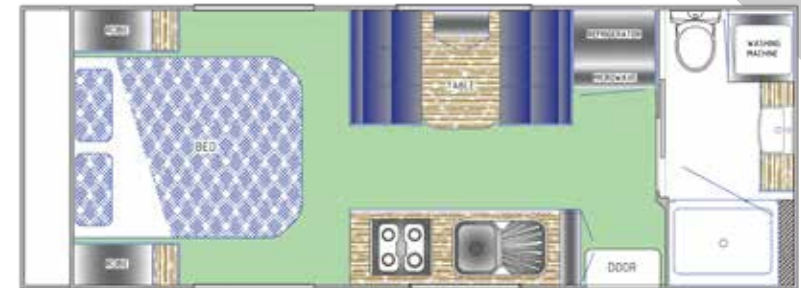

Next Gen Caravans are now available and exclusive to Adelaide Custom Caravans. Available in a wide range of layout options, Next Gen Caravans have the perfect van for your needs.

2021 SE RANGE STANDARD FEATURES:

- All Australian Built Chassis
- Cruisemaster Independent Suspension (optional)
- Composite Sides Front and Rear
- One Piece Fibreglass Roof
- DO35 Hitch
- 95L Grey Water Tank
- Reverse Camera
- Reverse Cycle Air Conditioning
- Dual Batteries
- Dual 170w Solar

OTHER SPECIFICATIONS:

- Rollout Awning
- Picnic Table
- External Speakers
- Gas Bayonet Fitting
- Large Tunnel Boot
- Island Queen Bed
- Full Ensuite
- Washing Machine 2.5kg top load
- 190L Fridge Freezer
- USB Power Points
- 3 Gas 1 Electric Hot Plates and Grill
- Microwave
- plus more

The items specified for the Next Gen range do not form part of a contract, the manufacturer reserves the right to change items to one of equal value/quality without notice, due to product availability.

SE 19'6