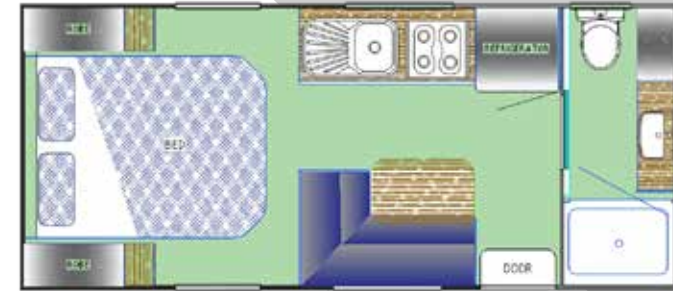

Next Gen Caravans are now available and exclusive to Adelaide Custom Caravans. Available in a wide range of layout options, Next Gen Caravans have the perfect van for your needs.

2021 SE RANGE STANDARD FEATURES:

- All Australian Built Chassis
- Cruisemaster Independent Suspension (optional)
- Composite Sides Front and Rear
- One Piece Fibreglass Roof
- DO35 Hitch
- 95L Grey Water Tank
- Reverse Camera
- Reverse Cycle Air Conditioning
- Dual Batteries
- Dual 170w Solar

OTHER SPECIFICATIONS:

- Rollout Awning
- Picnic Table
- External Speakers
- Gas Bayonet Fitting
- Large Tunnel Boot
- Island Queen Bed
- Full Ensuite
- Washing Machine 2.5kg top load
- 190L Fridge Freezer
- USB Power Points
- 3 Gas 1 Electric Hot Plates and Grill
- Microwave
- plus more

The items specified for the Next Gen range do not form part of a contract, the manufacturer reserves the right to change items to one of equal value/quality without notice, due to product availability.

SE 17'6